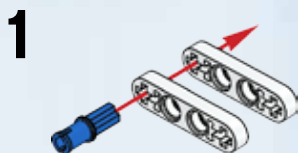

The LEGO logo is displayed in its characteristic white, bold, sans-serif font with a black outline, set against a red square background.

STAR WARS™

75109

A circular logo for the 'Buildable Figures' line, showing a close-up of a hand holding a glowing blue lightsaber hilt.

6

6

7

8

1x

8

2x

9