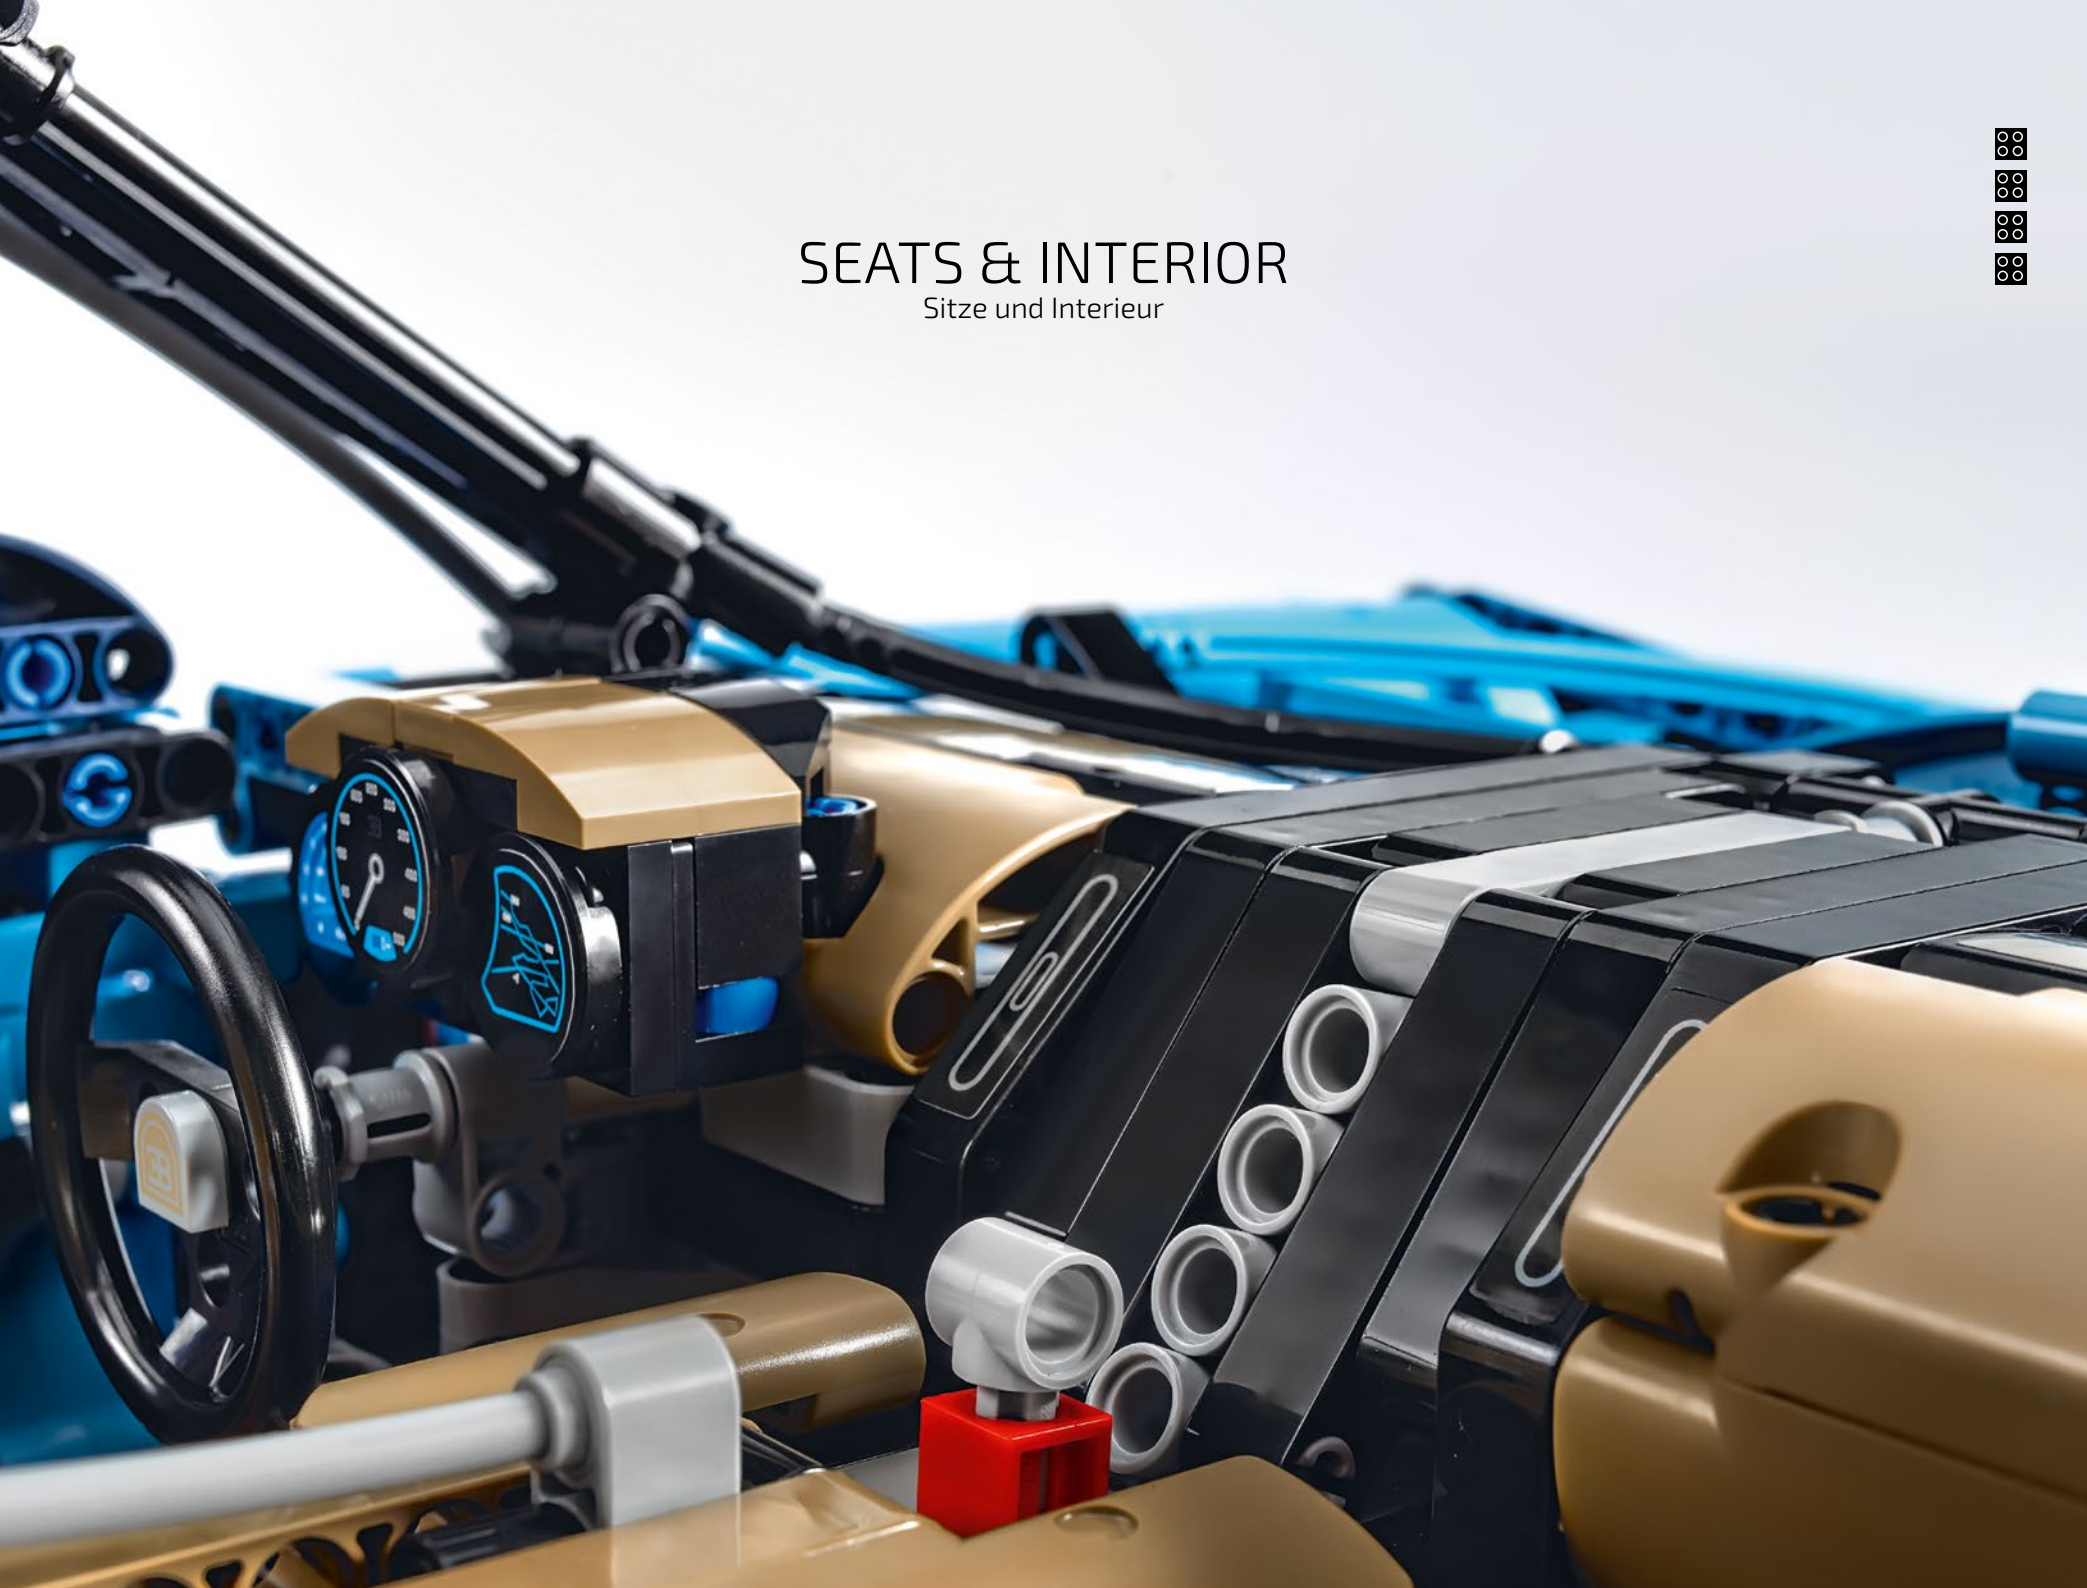

SEATS & INTERIOR

Sitze und Interieur