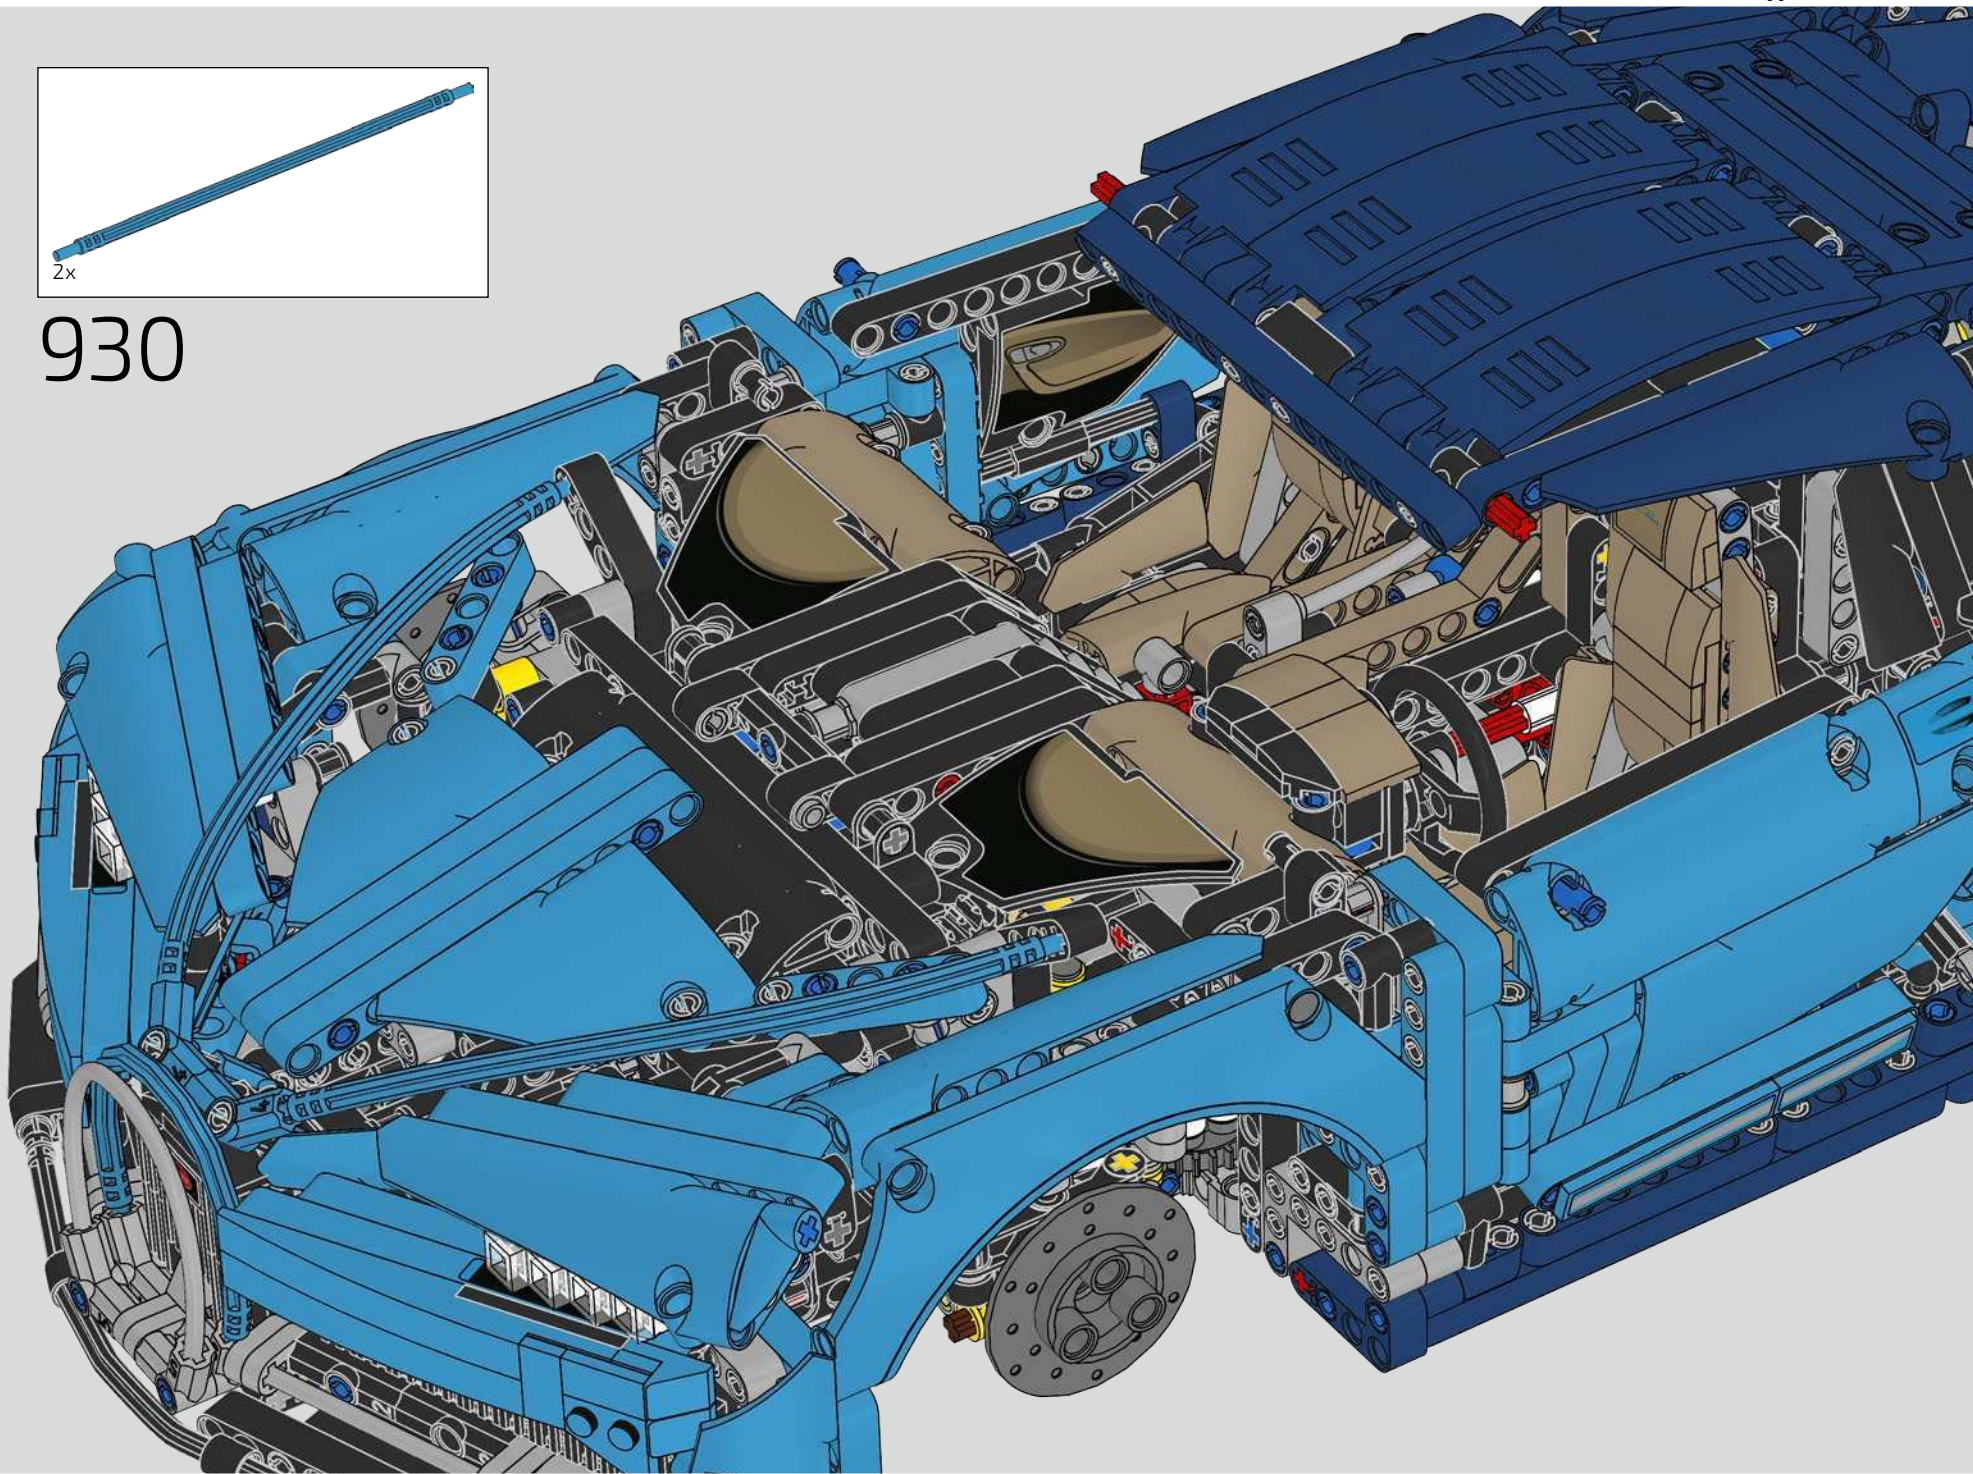

927

928

929

2x

930

A BIT OF ALTERNATIVE THINKING ALLOWED US TO RECREATE THE CHIRON'S DISTINCTIVE RIMS

Um das markante Design der Felgen des Chiron nachzubilden, war alternatives Denken gefragt

Podcast Episode 9 // Rims & Tyres