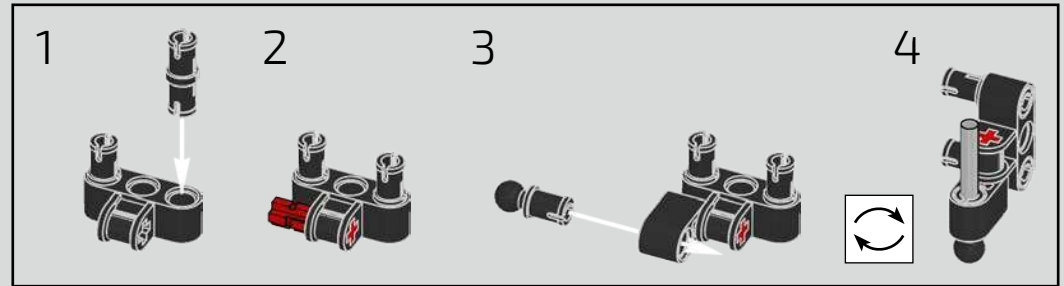

199

IT WAS VITAL TO STAY TRUE TO THE ACTUAL ASSEMBLY PROCESS OF THE CHIRON

Es war wichtig, der tatsächlichen Montagereihenfolge des Chiron treu zu bleiben

Podcast Episode 5 // The Marriage Process

The high point of the Chiron chassis assembly is called "the marriage". This is the moment at which the full carbon fibre monocoque and the rear-end containing the engine and the gearbox come together. It was important to reproduce this critical process in our LEGO® Technic model.