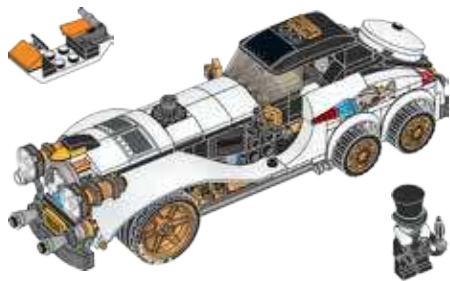

70911

[LEGO.com/BATMANMOVIE](https://www.LEGO.com/BATMANMOVIE)

2

2x

2x

44

1x

45