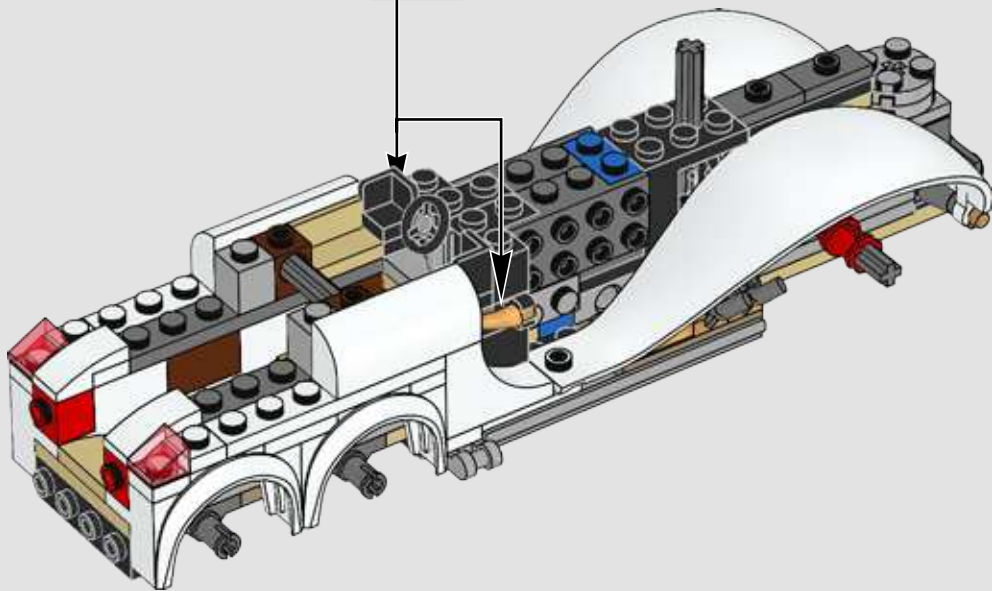

70911

[LEGO.com/BATMANMOVIE](https://www.LEGO.com/BATMANMOVIE)

2

2x

2x

44

1x

45