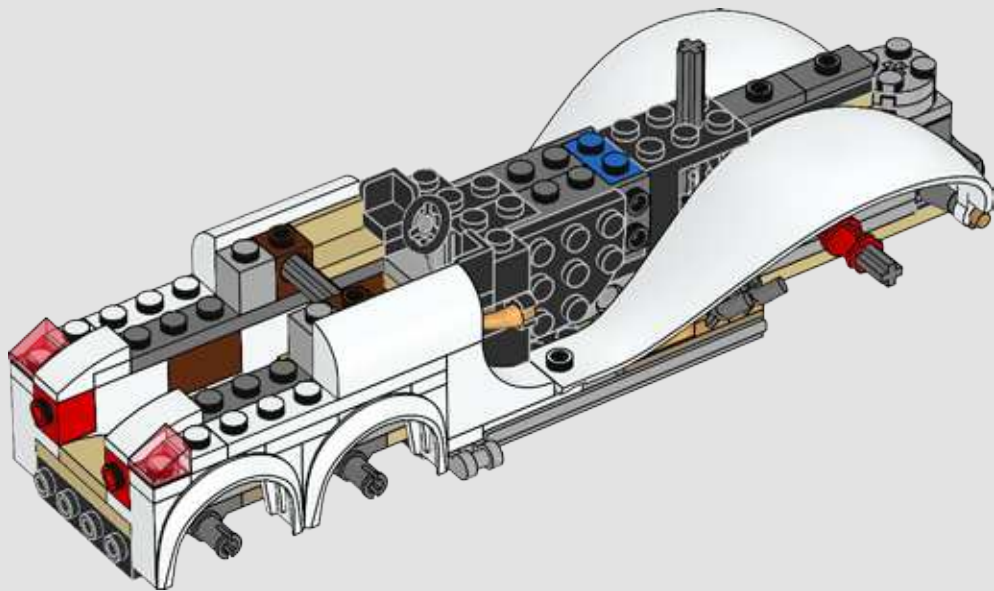

70911

[LEGO.com/BATMANMOVIE](https://www.LEGO.com/BATMANMOVIE)

2

2x

2x

44

1x

45